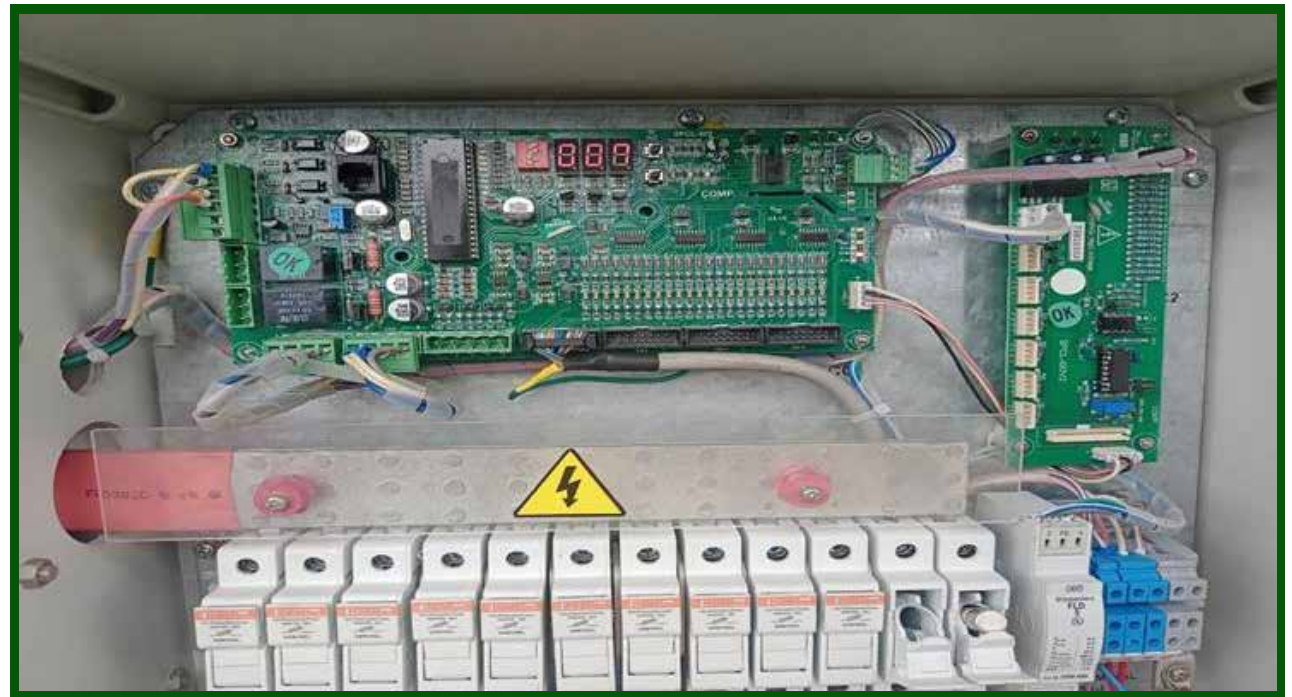

Repair to reduce e-waste!

Voltage sensing card is used to monitor the voltage in the SMU.

Team WREL repaired the damaged voltage sensing card (SPCL-493V2) of SMU by replacing the failed electronic component like capacitor, integrated circuit and diode instead of purchasing new ones.

Good work!

Benefits:

1) Reduction of e- waste
2) Cost saving of Rs. 3500

Green heroes:

Shiva Prasad Karmakar, A R G Mulla, Navin Oraon, Shivraj P and Pavan Kumar